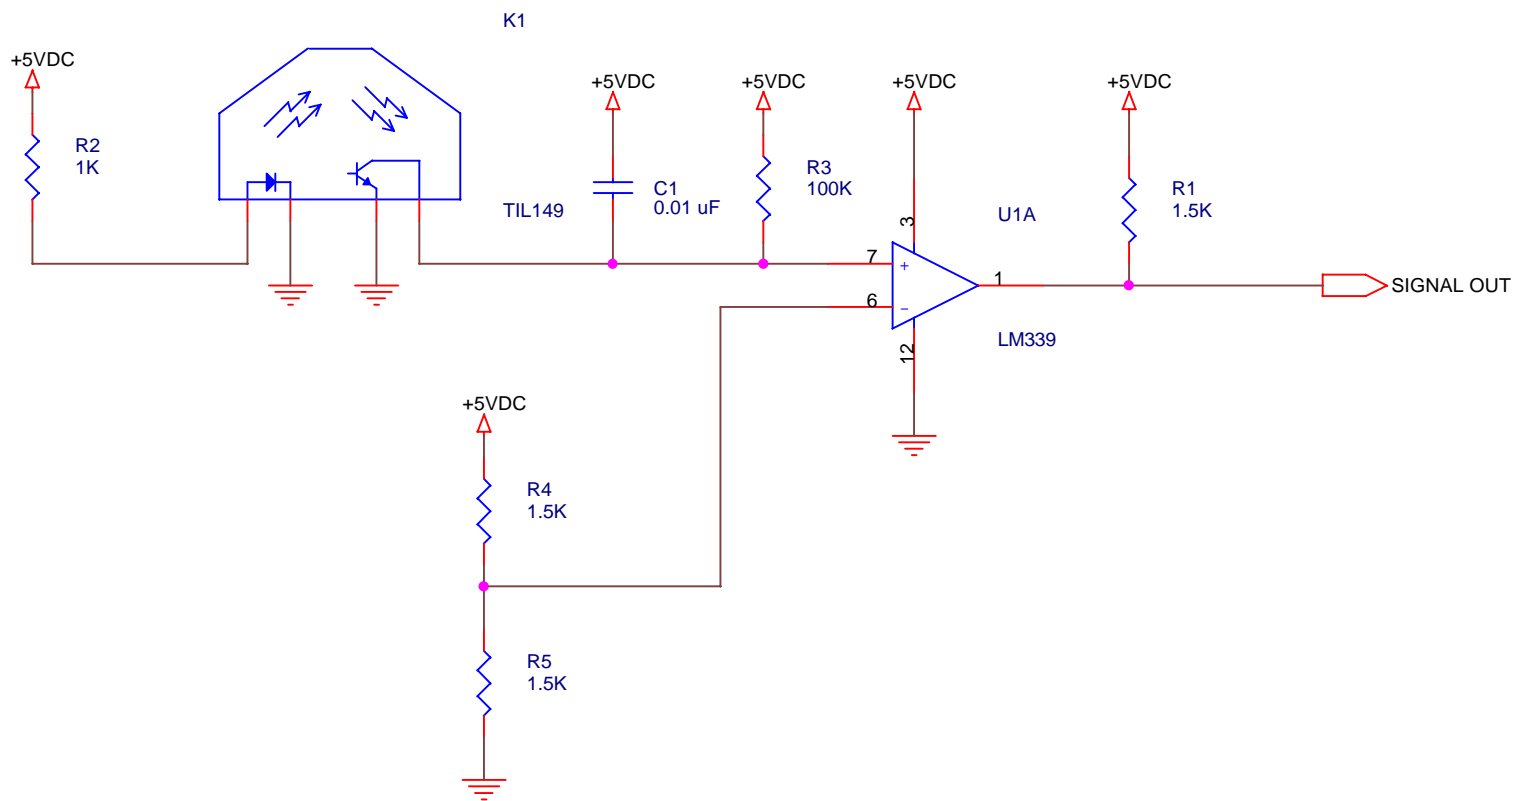

# OPTICAL PROXIMITY DETECTOR CIRCUIT

Title		
OPTICAL PROXIMITY DETECTOR CIRCUIT		
Size	Document Number	Rev
A	<Doc>	
Date:	Wednesday, March 29, 2000	Sheet 1 of 1