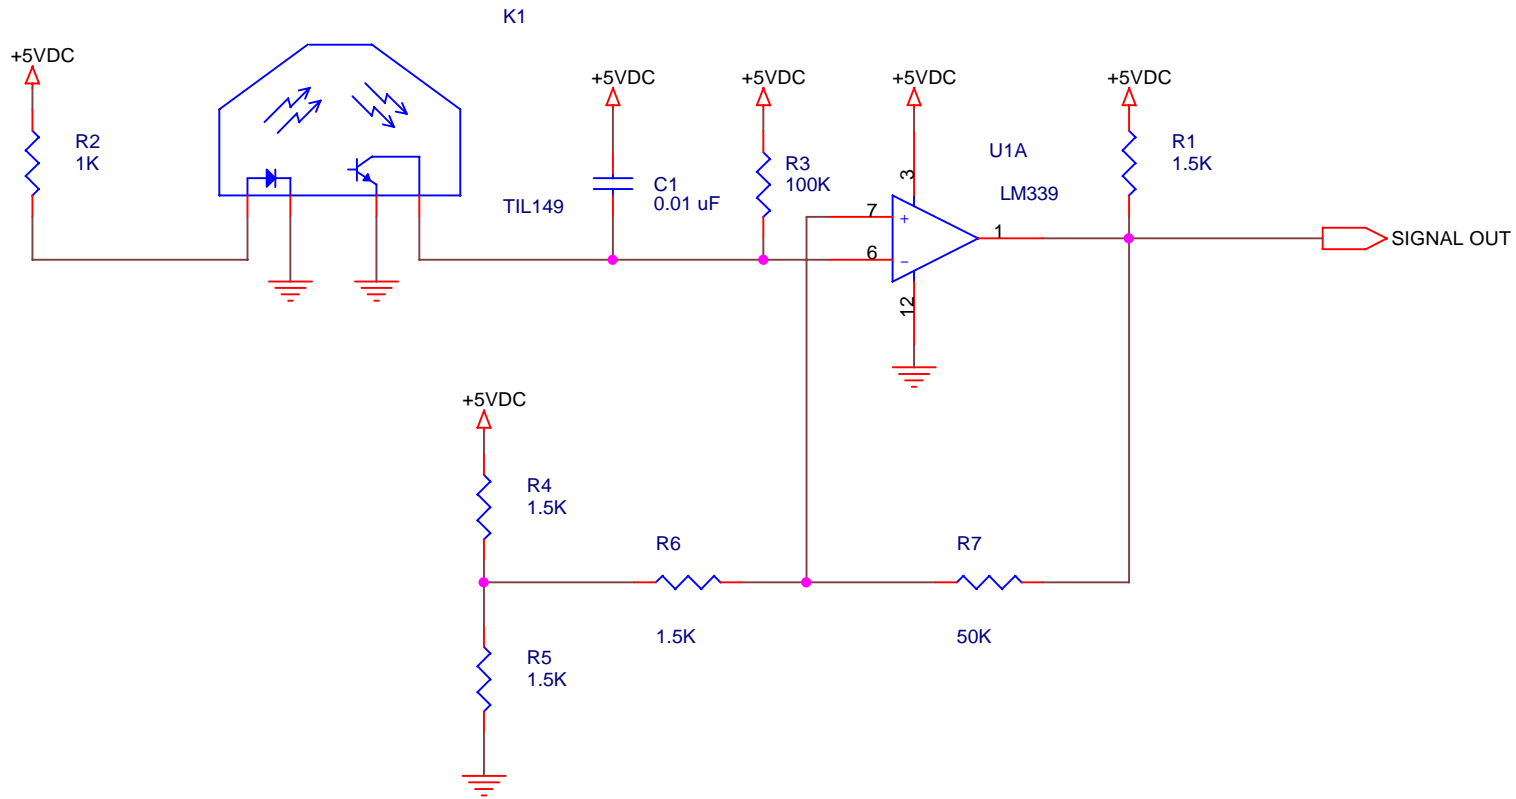

OPTICAL PROXIMITY DETECTOR CIRCUIT

TWO THRESHOLDS (SCHMITT TRIGGER)

Title		
OPTICAL PROXIMITY DETECTOR CIRCUIT - TWO THRESHOLDS		
Size	Document Number	Rev
A	<Doc>	
Date:	Wednesday, March 29, 2000	Sheet 1 of 1