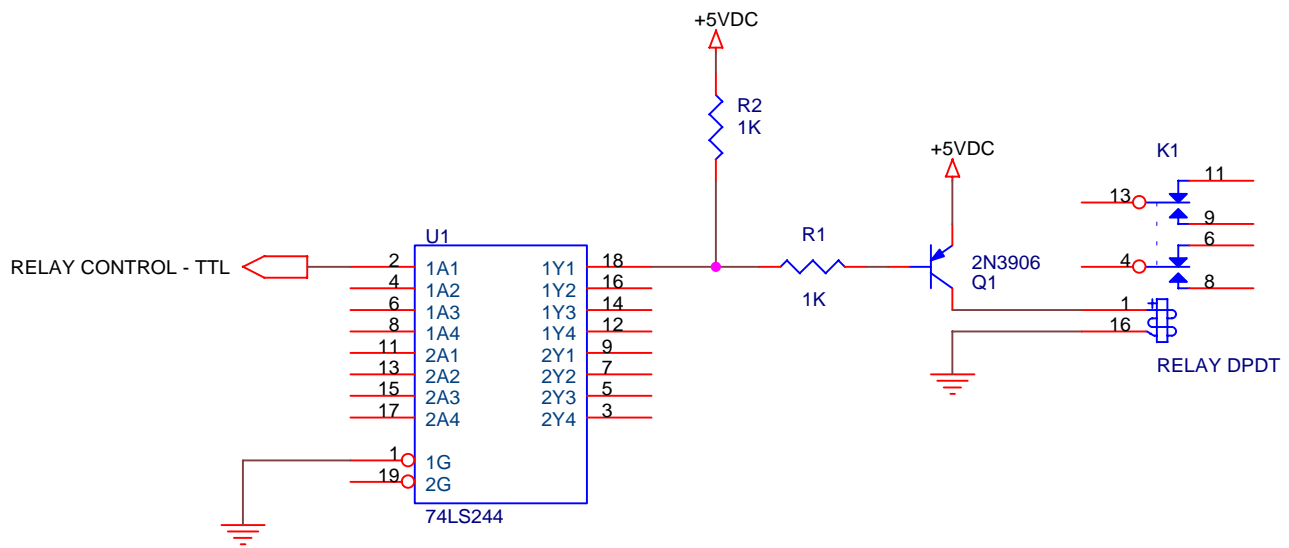

RELAY CONTROL

Title		
RELAY CONTROL		
Size	Document Number	Rev
A	<Doc>	
Date:	Friday, March 24, 2000	Sheet 1 of 1