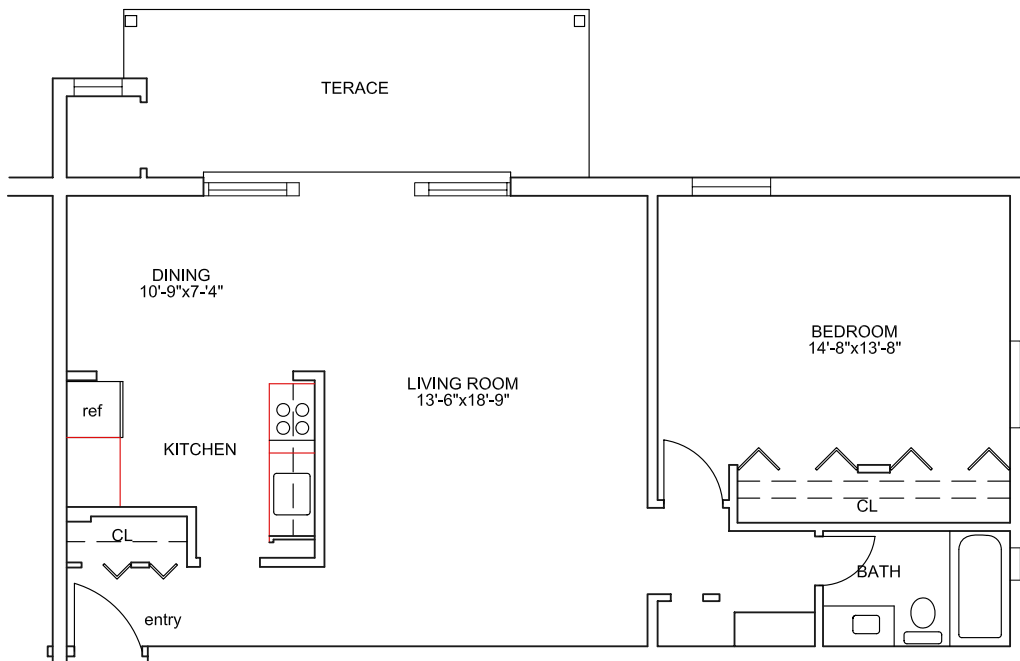

Millstone Apartments

ONE BEDROOM UNIT

226 Sq Ft - Living Room

207 Sq Ft - Bedroom

740 Total Square Feet

FLOOR PLAN
SCALE: 1/8" = 1'-0"

Princeton University		
Housing		
Drawing: One BR - LG	Date: 2/12/08	