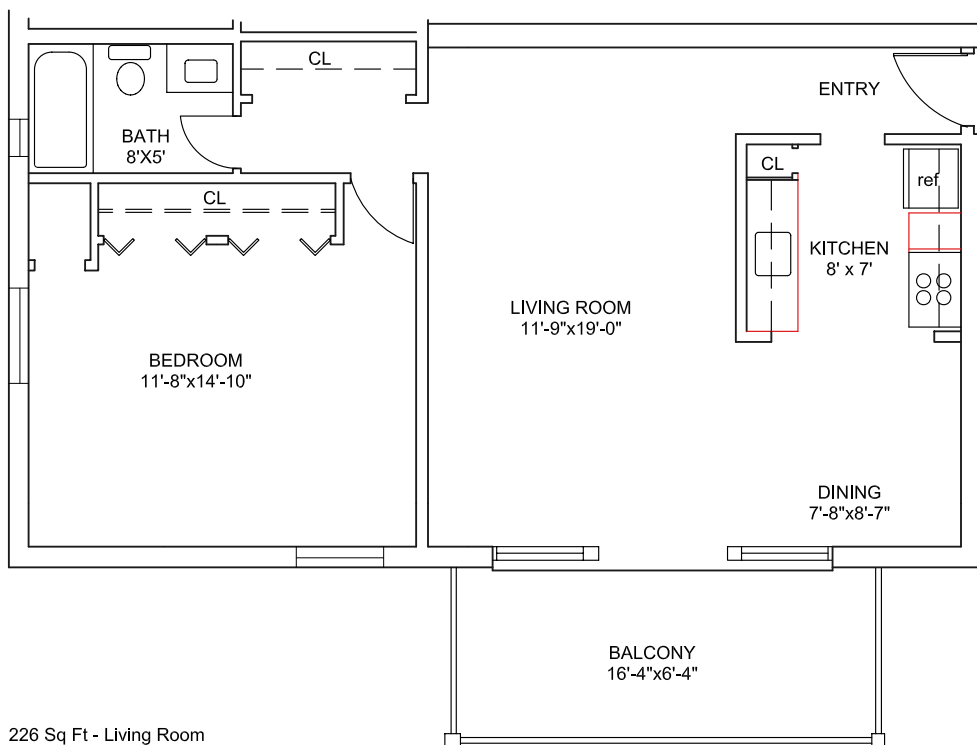

Millstone Apartments

226 Sq Ft - Living Room
207 Sq Ft - Bedroom
688 Total Square Feet

FLOOR PLAN
SCALE: 1/8" = 1'-0"

Princeton University		
Housing		
Drawing: One BR	Date: 2/12/08	