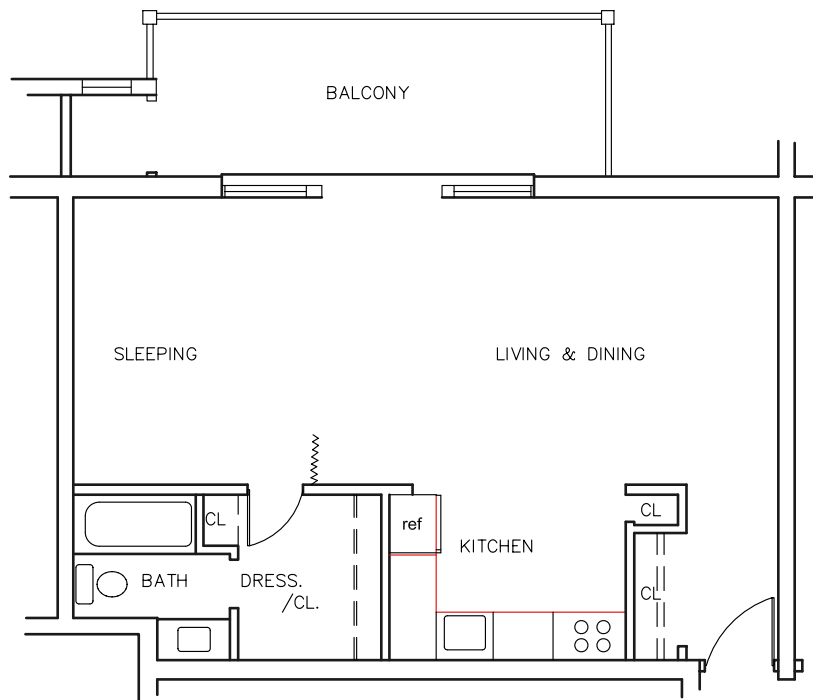

Millstone Apartments

560 Total Square Feet

FLOOR PLAN
SCALE: 1/8" = 1'-0"

Princeton University 

Housing

Drawing: Efficiency-A Date: 2/12/08