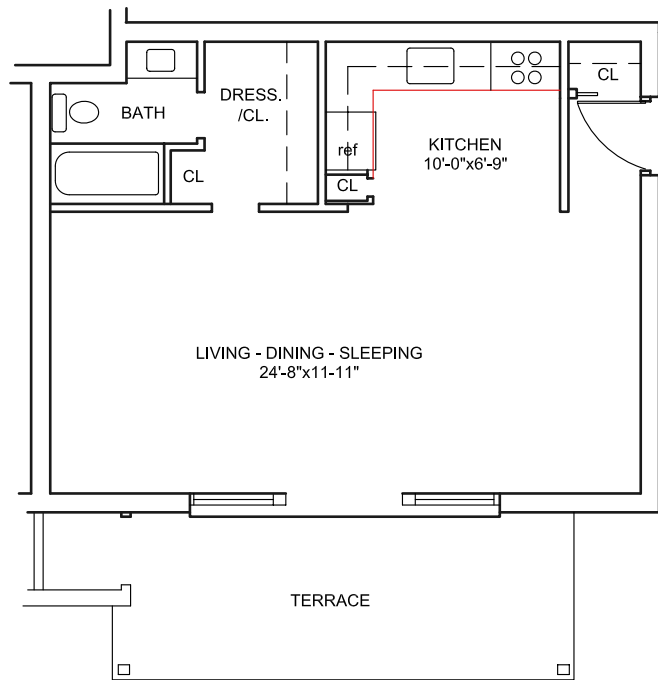

Millstone Apartments

458 Total Square Feet

FLOOR PLAN
SCALE: 1/8" = 1'-0"

Princeton University		
Housing		
Drawing: Efficiency	Date: 2/12/08	