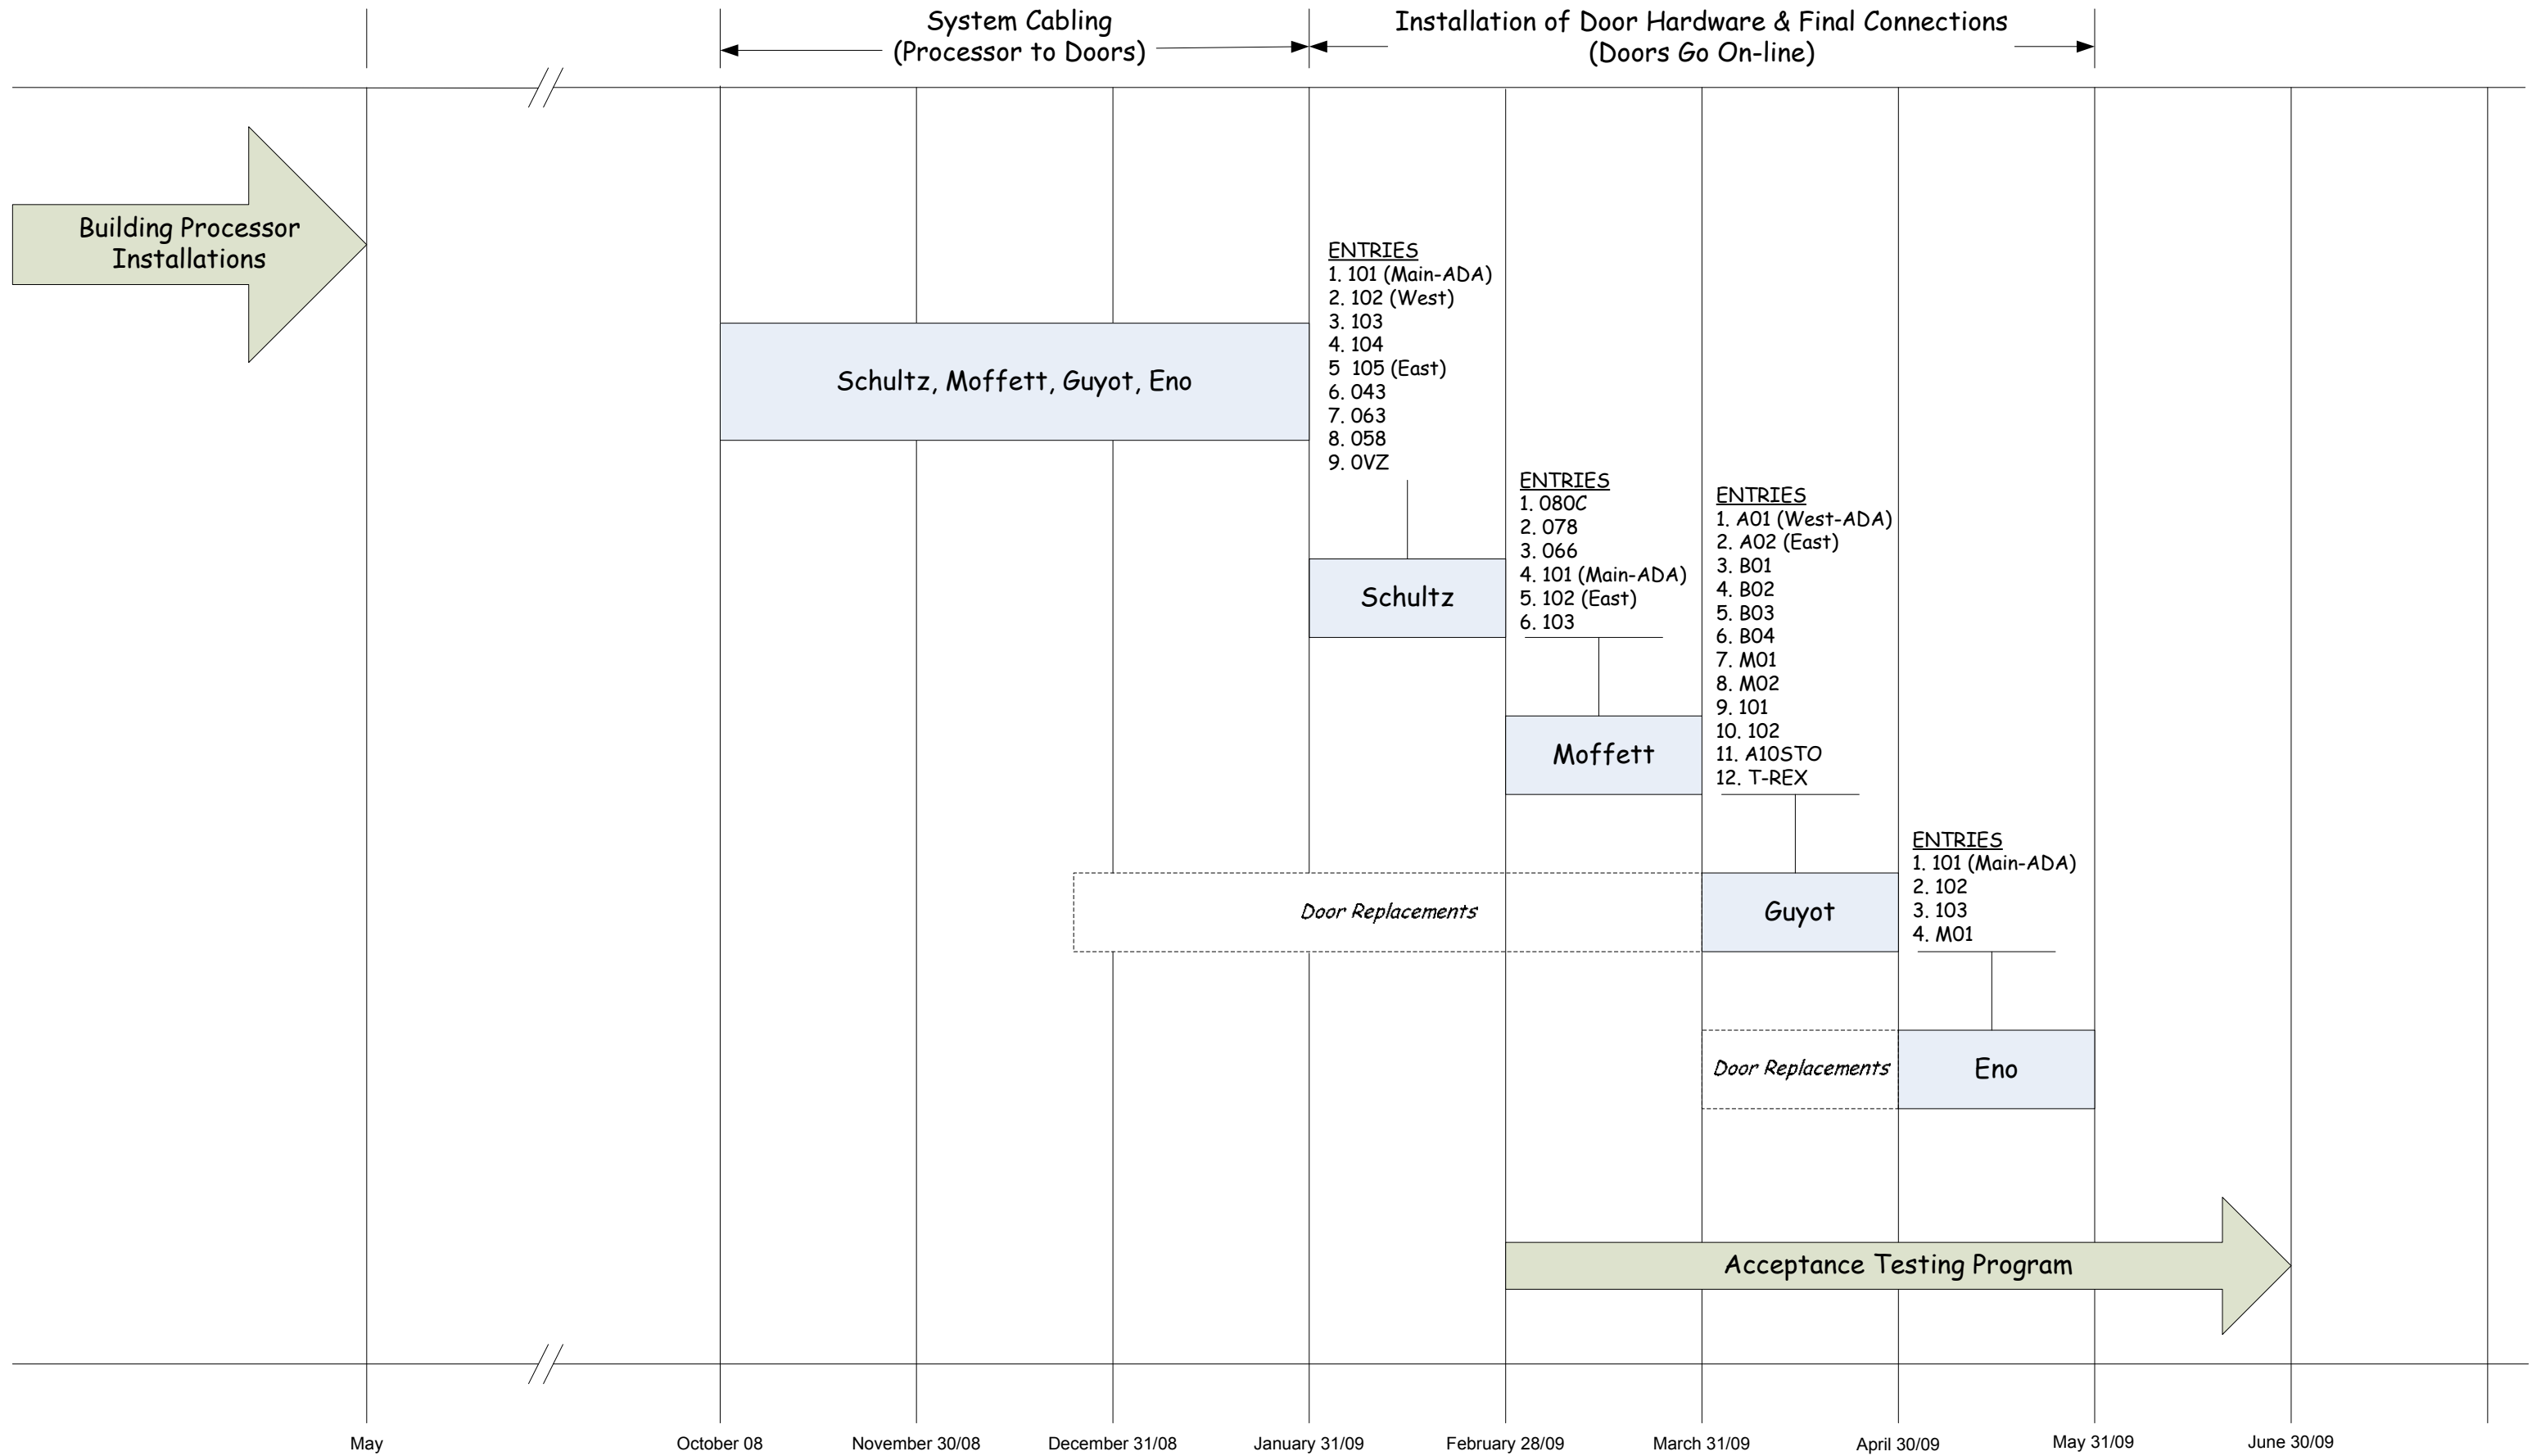

Campus Access Control System (CACS) Project Flow Diagram

{ SCHULTZ, MOFFETT, GUYOT, ENO }

SYSTEM INSTALLATION TIMELINE