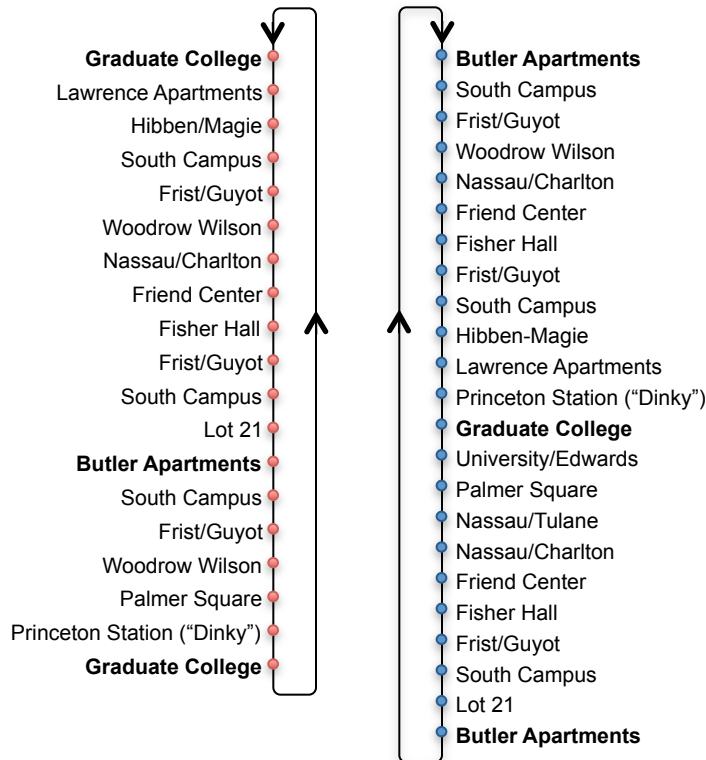

Campus Circulator Red: To Butler via Faculty Rd									To Grad College via Nassau St						
Grad College	Lawrence Apartments	Hibben Magie	South Campus	Woodrow Wilson	Friend Center	Fisher Hall	South Campus	Lot 21	Butler Apartments	South Campus	Woodrow Wilson	Palmer Square	Princeton Station	Grad College	
7:00 PM	7:07 PM	7:11 PM	7:15 PM	7:17 PM	7:20 PM	7:22 PM	7:24 PM	7:28 PM	7:32 PM	7:39 PM	7:41 PM	7:43 PM	7:47 PM	7:50 PM	
7:50 PM	7:57 PM	8:01 PM	8:05 PM	8:07 PM	8:10 PM	8:12 PM	8:14 PM	8:18 PM	8:22 PM	8:29 PM	8:31 PM	8:33 PM	8:37 PM	8:40 PM	
8:40 PM	8:47 PM	8:51 PM	8:55 PM	8:57 PM	9:00 PM	9:02 PM	9:04 PM	9:08 PM	9:12 PM	9:19 PM	9:21 PM	9:23 PM	9:27 PM	9:30 PM	
9:30 PM	9:37 PM	9:41 PM	9:45 PM	9:47 PM	9:50 PM	9:52 PM	9:54 PM	9:58 PM	10:02 PM	10:09 PM	10:11 PM	10:23 PM	10:17 PM	10:20 PM	
10:20 AM	10:27 PM	10:31 PM	10:35 PM	10:37 PM	10:40 PM	10:42 PM	10:44 PM	10:48 AM	10:52 PM	10:59 PM	11:01 PM	11:03 PM	11:07 PM	11:10 PM	
11:10 PM	11:17 PM	11:21 PM	11:25 PM	11:27 PM	11:30 PM	11:32 PM	11:34 PM	11:38 AM	11:42 PM	11:49 PM	11:51 PM	11:53 PM	11:57 PM	12:00 AM	
12:00 AM	12:07 AM	12:11 AM	12:15 AM	12:17 AM	12:20 AM	12:22 AM	12:24 AM	12:28 AM	12:32 AM	12:39 PM	12:41 AM	12:43 AM	12:47 AM	12:50 AM	
12:50 AM	12:57 AM	1:01 AM							1:10 AM						

NOTE: Not all stops are on these schedules. The times shown are called timepoints. To estimate times at other stops, use the closest timepoints as a guide.

Campus Circulator Red (Counterclockwise)

Campus Circulator Blue (Clockwise)