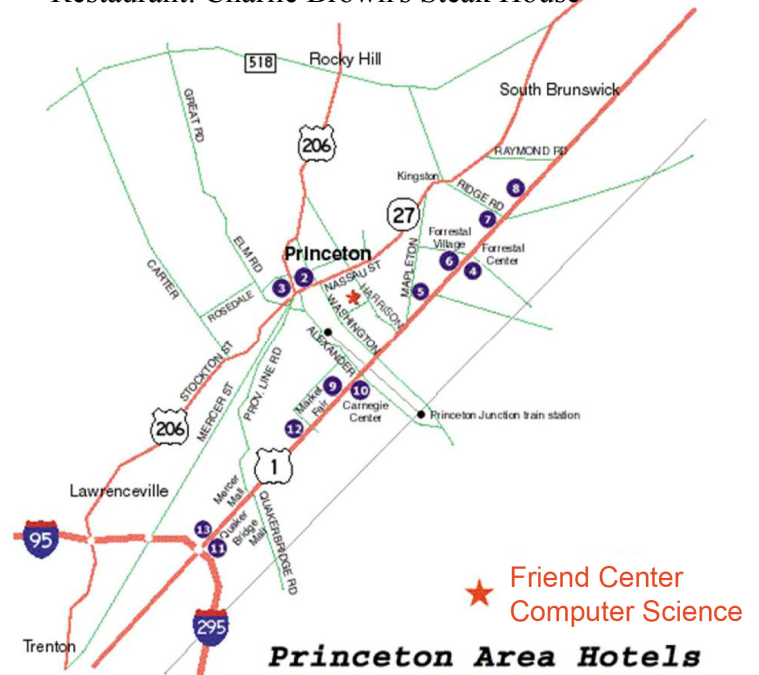

Address: 4375 U.S. Route 1 South
Phone: 609-951-0009
Fax: 609-951-0696
Price: $109-$179
Distance from campus: 5 miles
Web page:
<http://www.wyndham.com/summerfield>
Restaurant: nearby

US ROUTE 1 (South of Washington Rd.)

Hyatt Place (9)

Address: 3565 US Route 1
Phone: 609-720-0200
Fax: 609-720-0201
Price Weekday: $209
Price Weekend: $129
Distance from campus: 4 miles
Web Page: <http://princeton.place.hyatt.com>
Restaurant: Nearby

Hyatt Regency (10)

Address: 102 Carnegie Center
Phone: 609-987-1234
Fax: 609-987-2584
Price Weekday: $249
Price Weekend: $139
Distance from campus: 1.5 miles
Web Page: <http://www.hyatt.com>
Restaurant: Yes

Comfort Inn (11)

Address: 3270 US Route 1 North
Phone: 609-896-3700/1-800-244-2775
Fax: 609-896-2544
Price Weekday: $100-110
Price Weekend: $100-110
Distance from campus: 4 miles
Web Page: <http://www.choicehotels.com>
Restaurant: Nearby

Clarion Hotel Palmer Inn (12)

Address: 3499 Route 1 South
Phone: 609-452-2500/1-800-688-0500
Fax: 609-452-1371
Price Weekday: $130-220
Price Weekend: $150-230
Distance from campus: 3 miles
Web Page: <http://www.choicehotels.com>
Restaurant: Charlie Brown's Steak House

Red Roof Inn at Princeton (13)

Address: 3203 Brunswick Pike
Phone: 609-896-3388/1-800-RED-ROOF
Fax: 609-896-4919
Price Weekday: $65-$70
Price Weekend: $79-85
Distance from campus:
Web Page: <http://www.redroof.com>
Restaurant: Nearby

Princeton Area Hotels