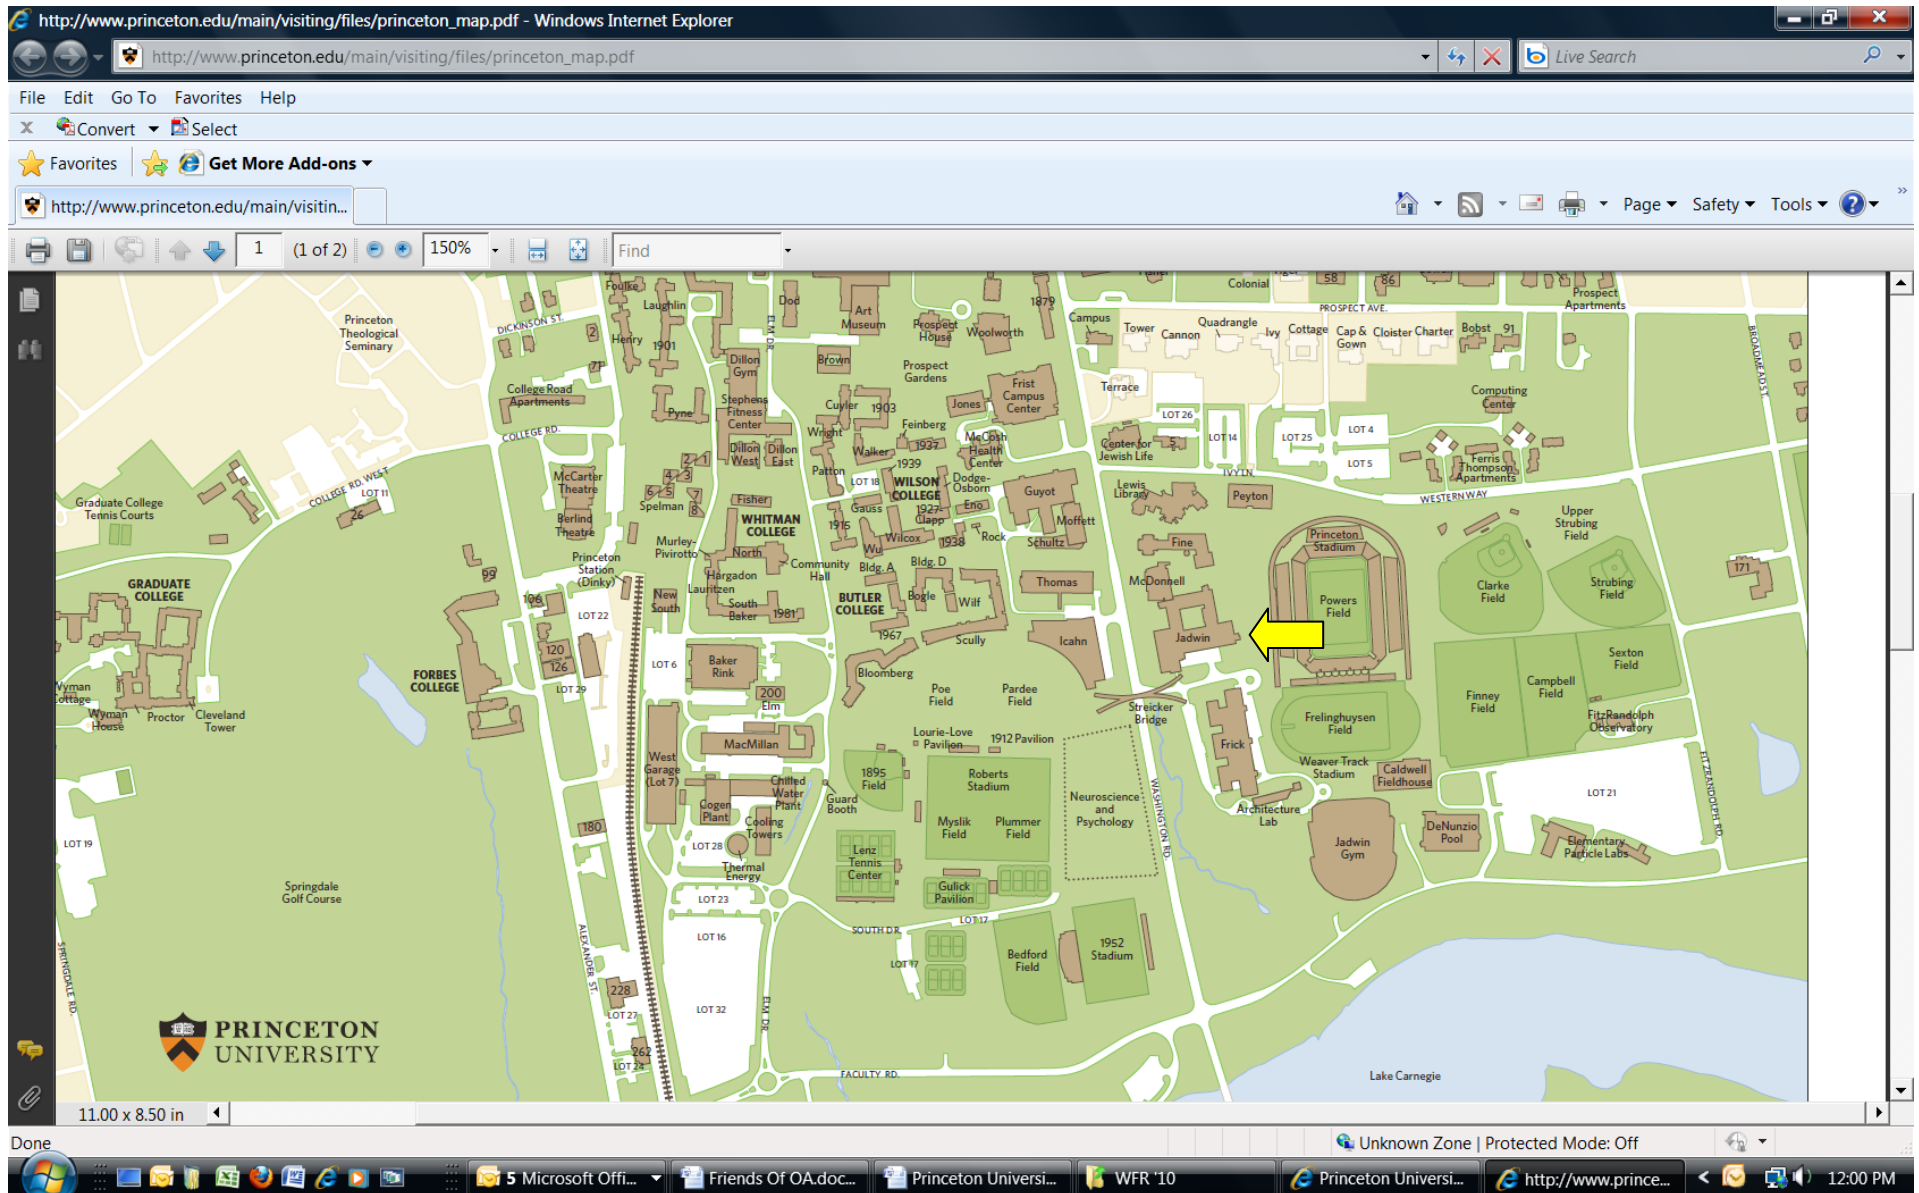

Princeton University Main Campus

Outdoor Action WFR course 2011

1 p.m. – 6 p.m. Sunday, Jan. 23, 8 a.m. – 6 p.m. Monday, Jan 24 – Saturday, Jan. 29, and 8 a.m. – 12 p.m. Sunday, Jan. 30

Location on campus: Jadwin Physics, Room 111

Parking: Visitors coming weekdays from 8 a.m. to 5 p.m. may park in Lot 21, near Jadwin Gym, or the visitor parking area in Lot 23, near the West Garage.